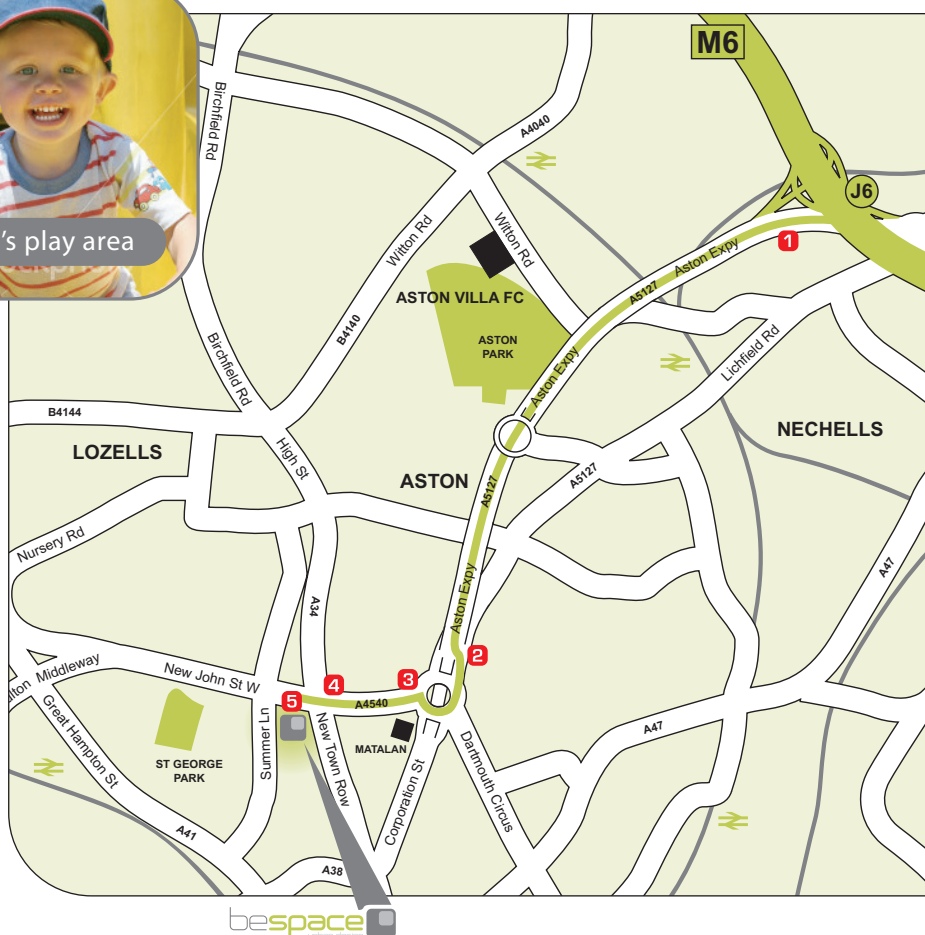

Birmingham Showroom

36 New John Street West
Birmingham
B19 3NB
(Near City Centre)
With children's play area

Tel 0121 333 4665
www.bespace.co.uk

Opening Hours

Mon - Fri: 8.00am - 5.00pm
Sat: 10.00am - 4.00pm
Sun: By appointment

Sun by appointment. Please call to arrange times outside of normal opening hours and we will accommodate where possible

Bespace are ideally located on the outskirts of Birmingham City Centre, there is ample parking outside the front door.

Directions

Using postcode B19 3NB on satellite navigation will get you to the front door, alternatively you can:

- 1 Take Junction 6 of the M6 and follow signs for Birmingham on the A38.
- 2 Leave the A38 taking the second exit and approach a large island.
- 3 Take the third exit from the island (Matalan will be on your left hand side)
- 4 Drive down the dip for 200 metres and straight over the traffic lights.
- 5 Immediately after the traffic lights park in the slip road adjacent to our premises