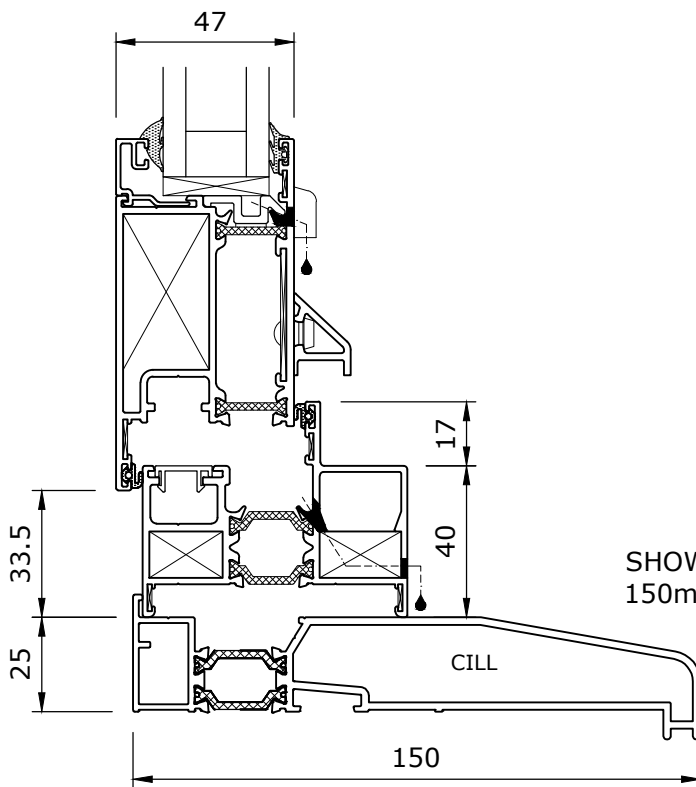

INTERNAL

EXTERNAL

SHOWN WITH
150mm CILL OPTION

SCALE 1:2

Title:
KL70
SINGLE & FRENCH DOOR,
STANDARD INTERNAL
OPENING, VERT. SECTION

Revision Date:
02.06.16

Revision:
A

Drg No:
KLO-020/0180