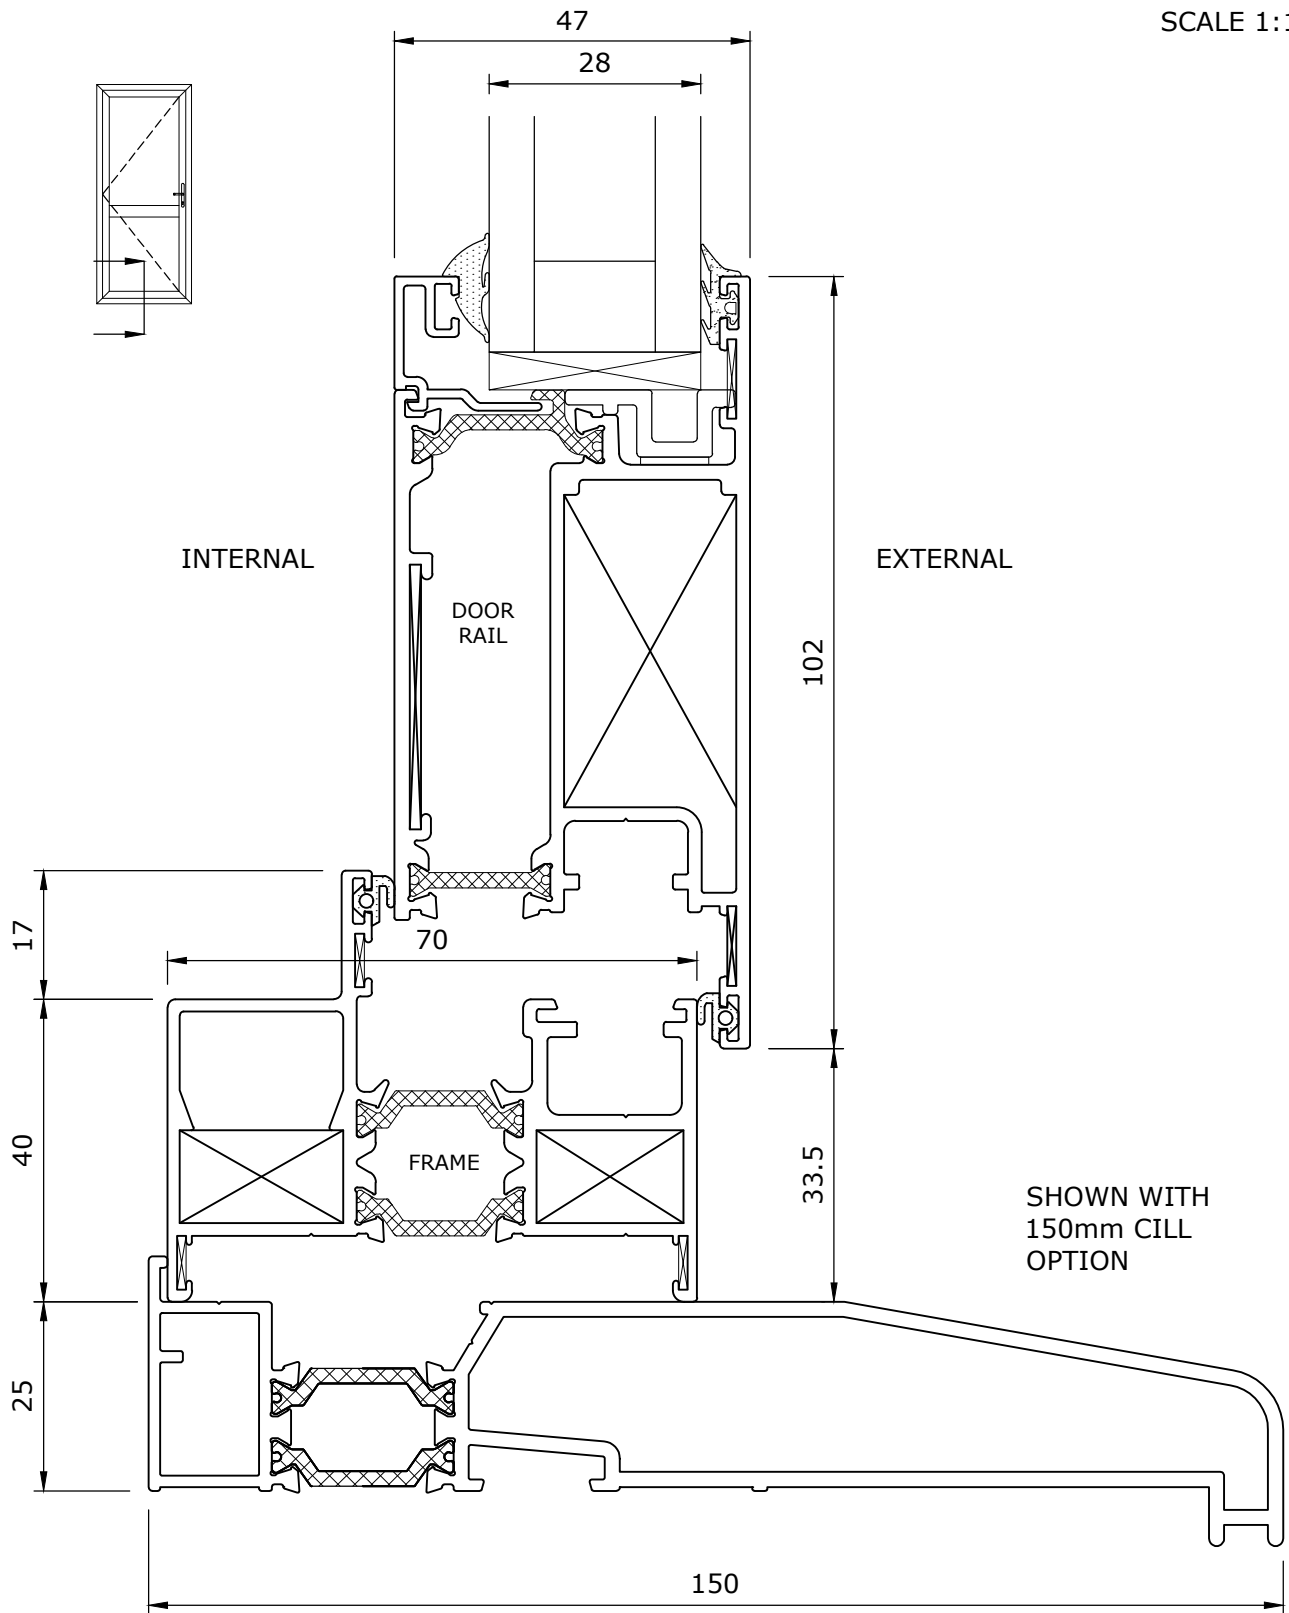

SCALE 1:1

Title:
KL70 SINGLE & FRENCH
DOORS, VERT SECTION
THRO STANDARD
THRESHOLD WITH CILL,
EXTERNAL OPENING,

Revision Date:
02.06.16

Revision:
C

Drg No:
KLO-020/0172

klöeber

Advanced Glazing Solutions

info@kloeber.co.uk
www.kloeber.co.uk