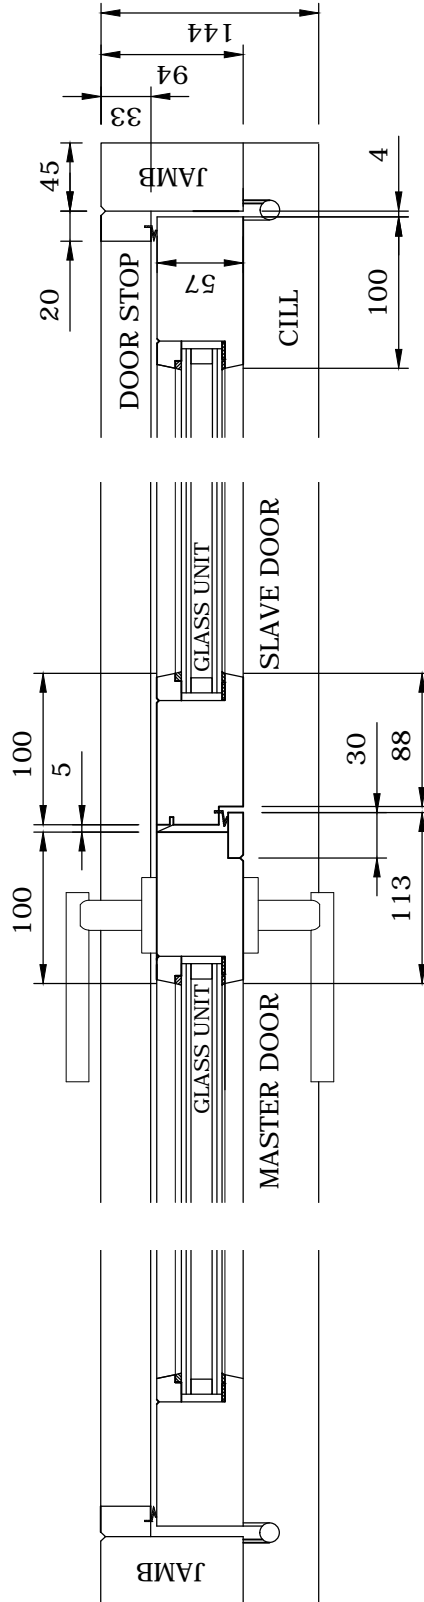

INTERNAL

EXTERNAL

FOR MEETING STILE DETAIL, SEE  
DRAWING KLO-01/0114

SCALE 1:5

Title:

**EXTERNALLY OPENING  
FRENCH DOOR  
(LH MASTER)**

Revision Date:

**17.06.13**