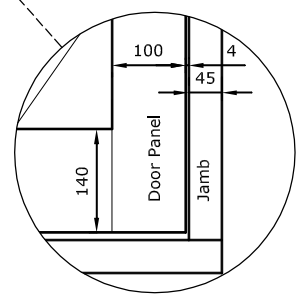

EXTERNAL VIEW

Title:
**TIMBER SINGLE GLAZED
 DOOR - ELEVATION
 (LEFT HINGED DETAILED)**

Revision Date:
04.07.12

Revision:
A

Drg No:
KLO-010/0109

klöeber
 Advanced Glazing Solutions
 info@kloeber.co.uk
 www.kloeber.co.uk