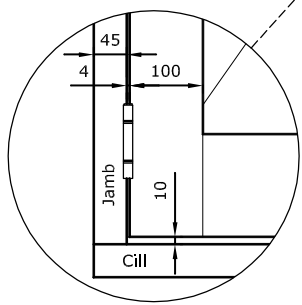

EXTERNAL VIEW

Title:
**TIMBER SINGLE GLAZED
 DOOR - ELEVATION
 (LEFT HINGED DETAILED)**

Revision Date:
04.07.12

Revision:
A

Drg No:
KLO-010/0109

klöeber
 Advanced Glazing Solutions
 info@kloeber.co.uk
 www.kloeber.co.uk