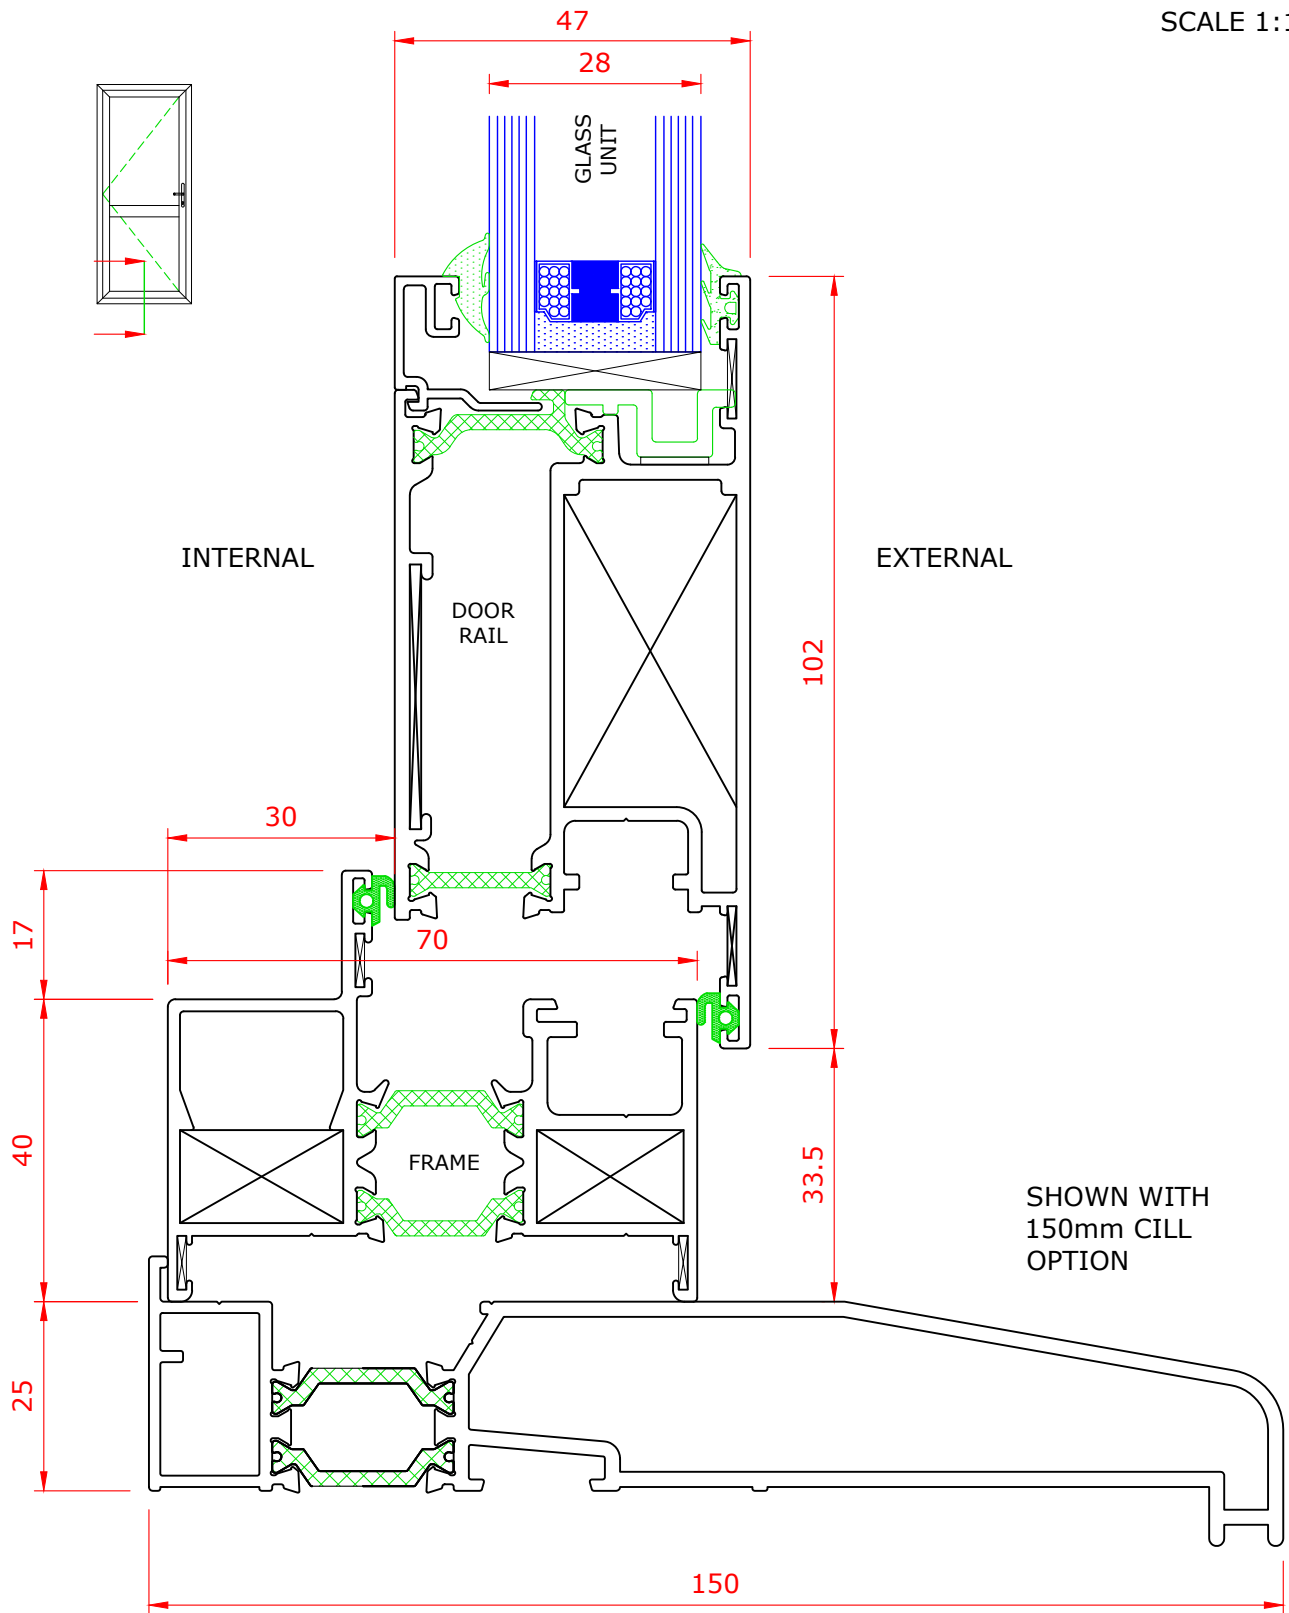

SCALE 1:1

Title:  
KL70 SINGLE & FRENCH  
DOORS, VERT SECTION  
THRO STANDARD  
THRESHOLD WITH CILL,  
EXTERNAL OPENING,

Revision Date:  
02.06.16

Revision:  
C

Drg No:  
KLO-020/0172

**klöeber**

Advanced Glazing Solutions