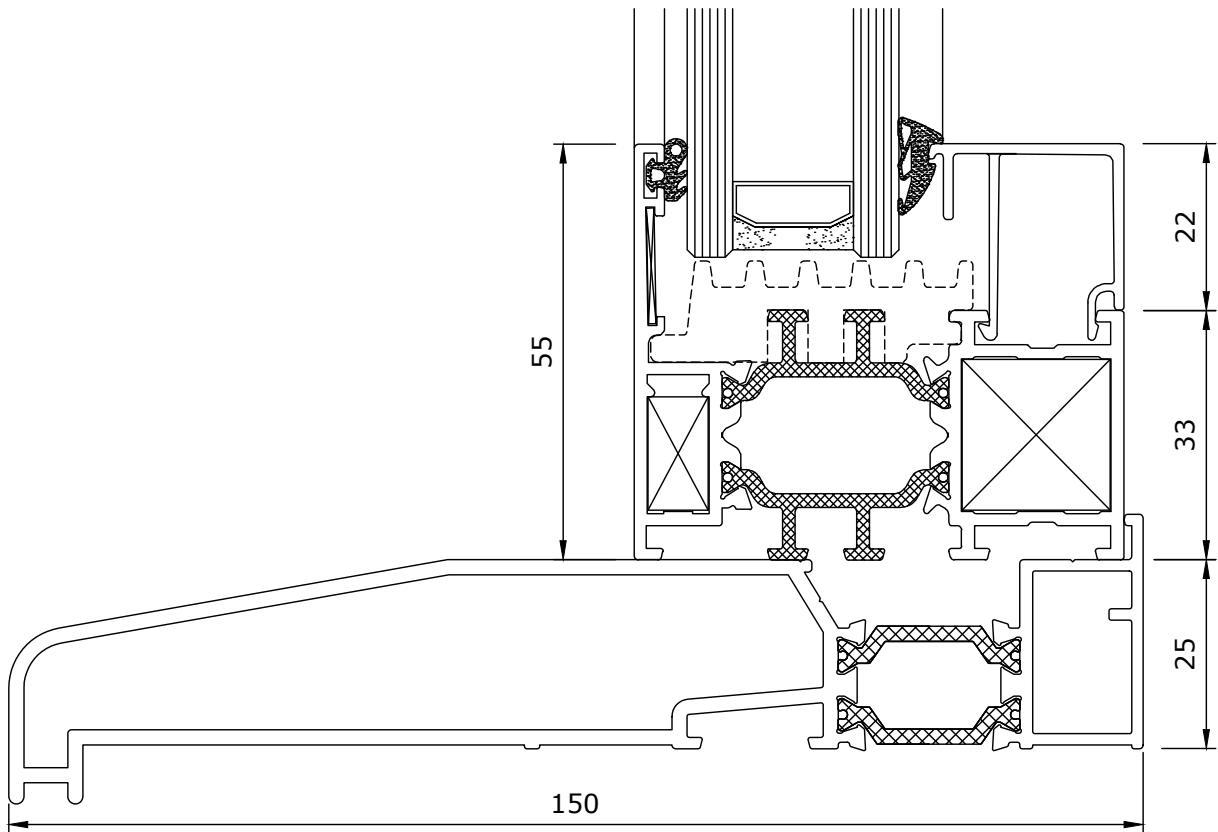

SCALE 1:1

Title:
**KL65
VERTICAL SECTION
THROUGH DIRECT GLAZED
WITH 150mm CILL**

Revision Date:
17.05.16

Revision:
A

Drg No:
KLO-020/0550

klöeber

Advanced Glazing Solutions
info@kloeber.co.uk
www.kloeber.co.uk