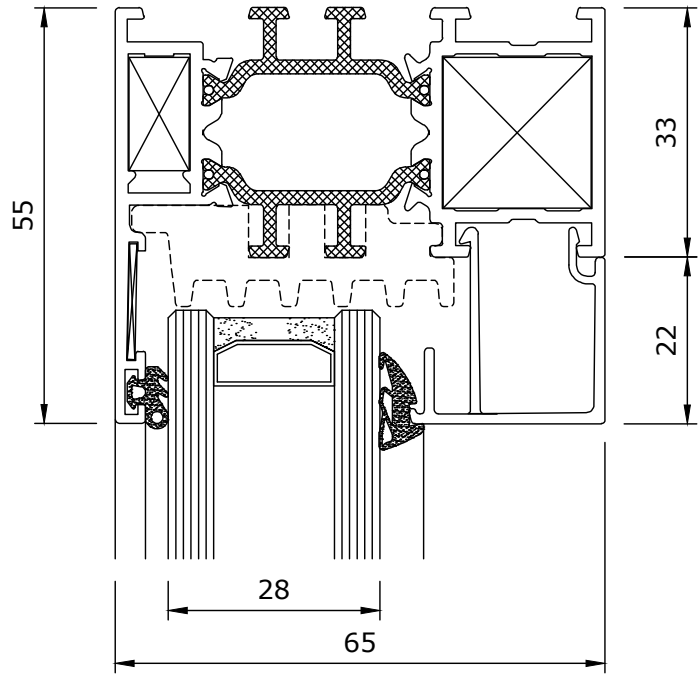

SCALE 1:1

Title:
**KL65
VERTICAL SECTION
THROUGH DIRECT GLAZED
WITH 150mm CILL**

Revision Date:
17.05.16

Revision:
A

Drg No:
KLO-020/0550

klöeber

Advanced Glazing Solutions
info@kloeber.co.uk
www.kloeber.co.uk