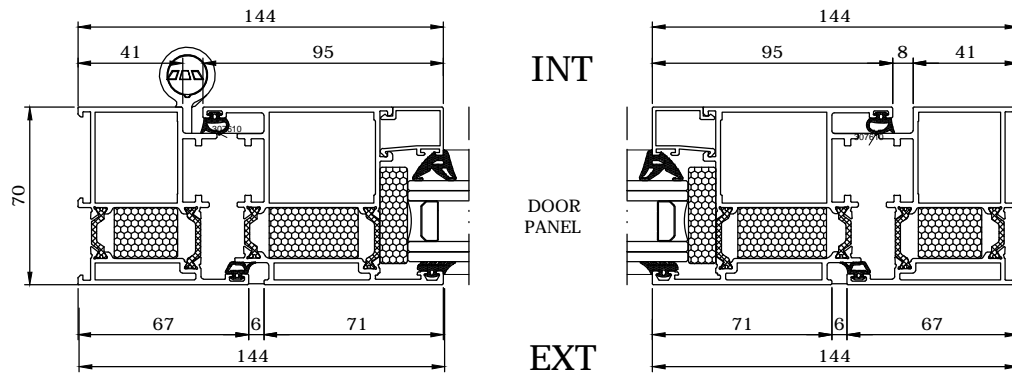

HORIZONTAL SECTION THROUGH DOOR PANEL AND FRAME WITH SIDELIGHT

HORIZONTAL SECTION THROUGH DOOR PANEL AND FRAME

Title:

Aluminium FunkyFront &
Euro FunkyFront Horizontal
Sections Through Door and
Sidelight

Created Date:
26.08.15

Drawn By:
SJS

Scale:
NTS

Size:
A4

Drg No:

KLO-020-0582

Revision:

-