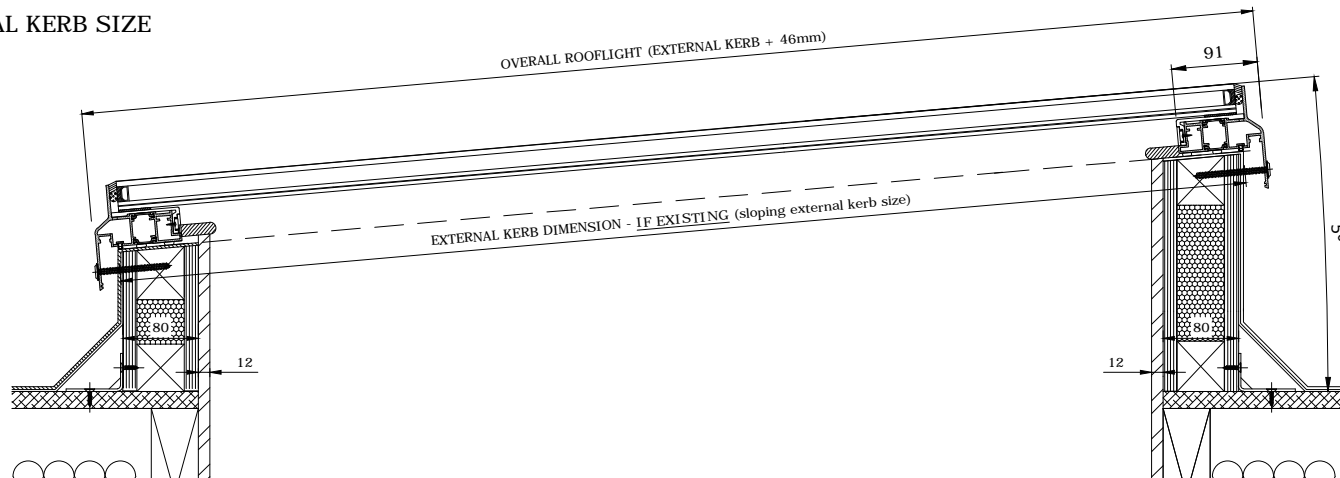

EXTERNAL KERB SIZE

SLOPING EXTERNAL KERB SIZE

FIXED ROOF LIGHT  
MEASURING TEMPLATE

Revision Date:  
26.03.18

Revision:

Drg No:  
KLO-050/0050

**klöeber**

Advanced Glazing Solutions