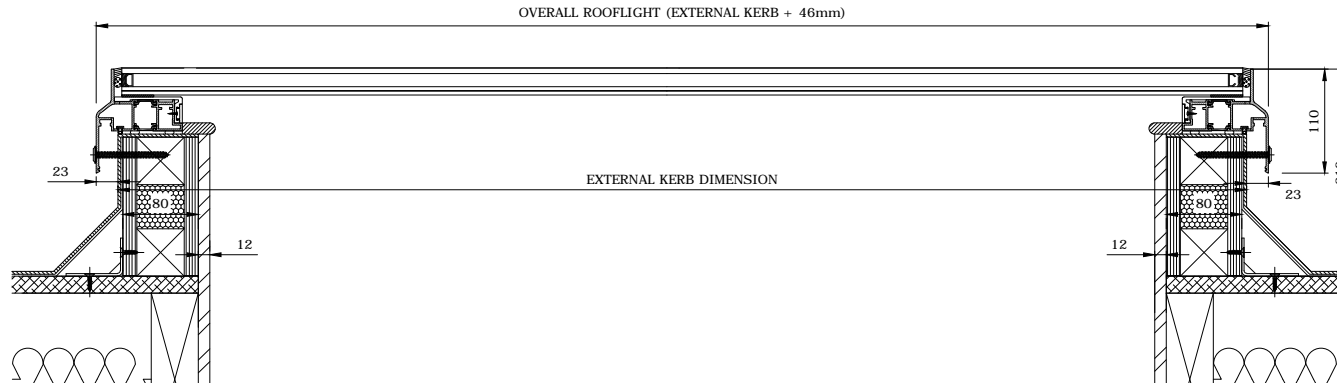

EXTERNAL KERB SIZE

SLOPING EXTERNAL KERB SIZE

FIXED ROOF LIGHT  
MEASURING TEMPLATE

Revision Date:  
26.03.18

Revision:

Drg No:  
KLO-050/0050

**klöeber**

Advanced Glazing Solutions