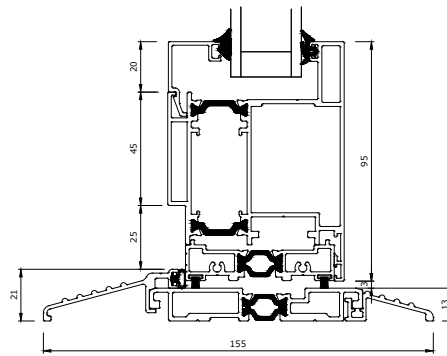

Optional Mid Rail

Optional Low Threshold Detail
(Not Weather Rated)

Title:
Aluminium Single Door
Outward Opening Vertical and Horizontal
Sections

Created Date:
1-Nov-22

Drawn By:
SJS

Scale:
1:3

Paper Size:
A4