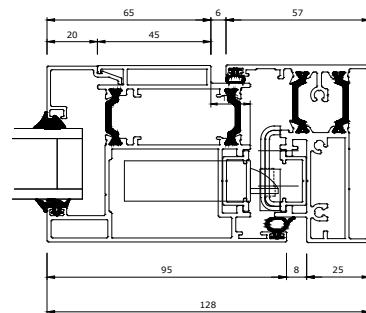

Optional Mid Rail

Optional Low Threshold Detail
(Not Weather Rated)

Title:
Aluminium Single Door
Outward Opening Vertical and Horizontal
Sections

Created Date:
1-Nov-22

Drawn By:
SJS

Scale:
1:3

Paper Size:
A4