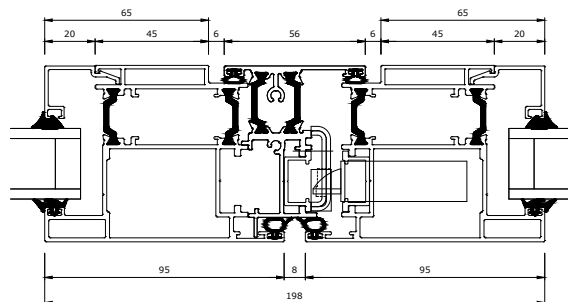

Optional Mid Rail

Optional Low Threshold Detail
(Not Weather Rated)

Title:
Aluminium French Door
Outward Opening Vertical and Horizontal
Sections

Created Date:
1-Nov-22

Drawn By:
SJS

Scale:
1:3

Paper Size:
A4