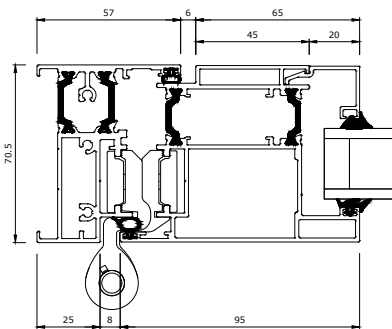

Optional Mid Rail

Optional Low Threshold Detail
(Not Weather Rated)

Title:
Aluminium French Door
Outward Opening Vertical and Horizontal
Sections

Created Date:
1-Nov-22

Drawn By:
SJS

Scale:
1:3

Paper Size:
A4

Drawing No:
KLO-020/0989

Revision:
-

Rev	Date	Notes	Changed By
-	-	-	-

klöeber[®]

bespoke doors & windows

Advanced Glazing Solutions
info@kloeber.co.uk
www.kloeber.co.uk