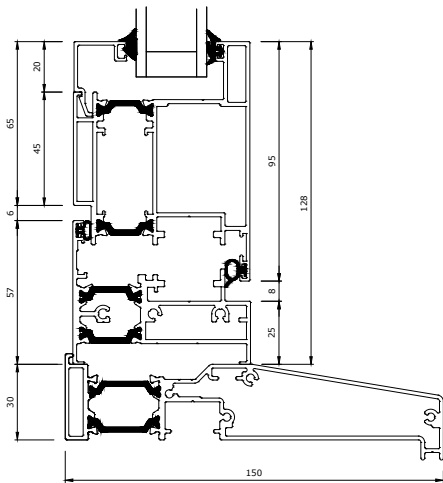

Optional Mid Rail

Optional Low Threshold Detail
(Not Weather Rated)

Title:
Aluminium French Door
Outward Opening Vertical and Horizontal
Sections

Created Date:
1-Nov-22

Drawn By:
SJS

Scale:
1:3

Paper Size:
A4

Drawing No:
KLO-020/0989

Revision:
-

Rev	Date	Notes	Changed By
-	-	-	-

klöeber[®]

bespoke doors & windows

Advanced Glazing Solutions
info@kloeber.co.uk
www.kloeber.co.uk