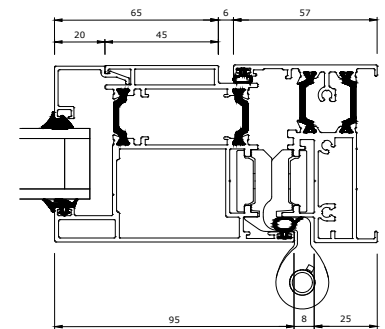

Optional Mid Rail

Optional Low Threshold Detail
(Not Weather Rated)

Title:
Aluminium French Door
Outward Opening Vertical and Horizontal
Sections

Created Date:
1-Nov-22

Drawn By:
SJS

Scale:
1:3

Paper Size:
A4

Drawing No:
KLO-020/0989

Revision:
-

Rev	Date	Notes	Changed By
-	-	-	-

klöeber[®]

bespoke doors & windows

Advanced Glazing Solutions
info@kloeber.co.uk
www.kloeber.co.uk