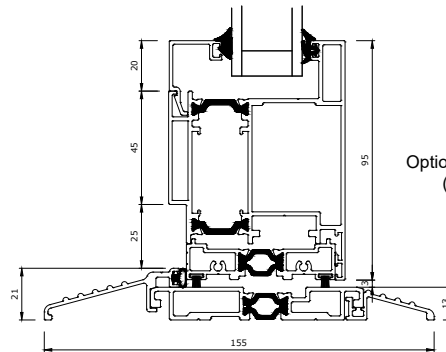

Optional Mid Rail

Optional Low Threshold Detail
(Not Weather Rated)

Title:
Aluminium French Door
Outward Opening Vertical and Horizontal
Sections

Created Date:
1-Nov-22

Drawn By:
SJS

Scale:
1:3

Paper Size:
A4