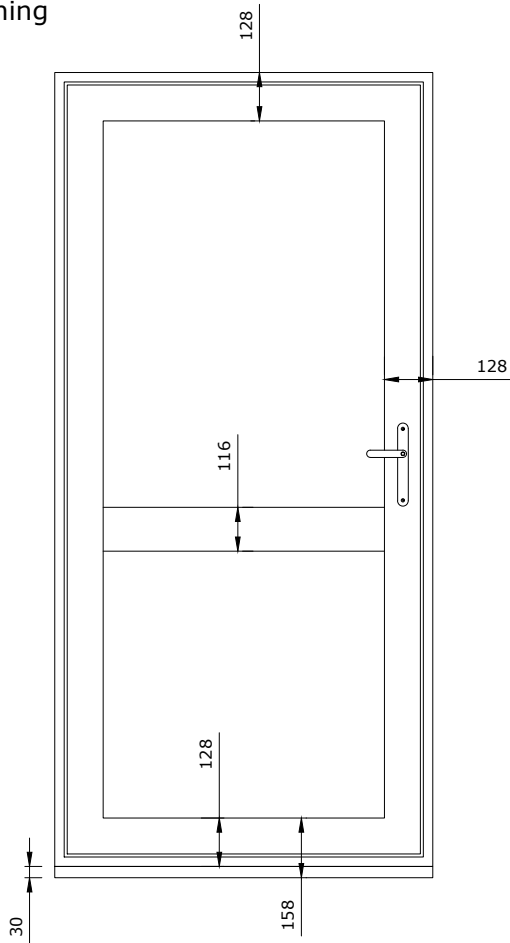

Outward Opening

Inward Opening

Title:
 Aluminium Single Door
 Elevation Detail
 Inward and Outward Opening
 Door showing Optional Midrail

Created Date: 01-Nov-22	Drawn By: SJS
Scale: 1:20	Size: A4
Drg No: KLO-020/0993	
Revision: -	