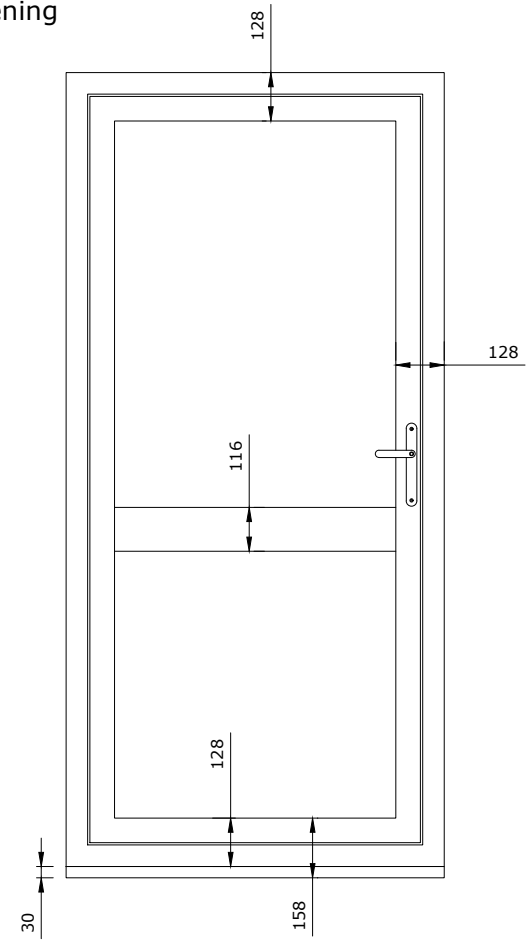

Outward Opening

Inward Opening

Title:
 Aluminium Single Door
 Elevation Detail
 Inward and Outward Opening
 Door showing Optional Midrail

Created Date: 01-Nov-22	Drawn By: SJS
Scale: 1:20	Size: A4
Drg No: KLO-020/0993	
Revision: -	