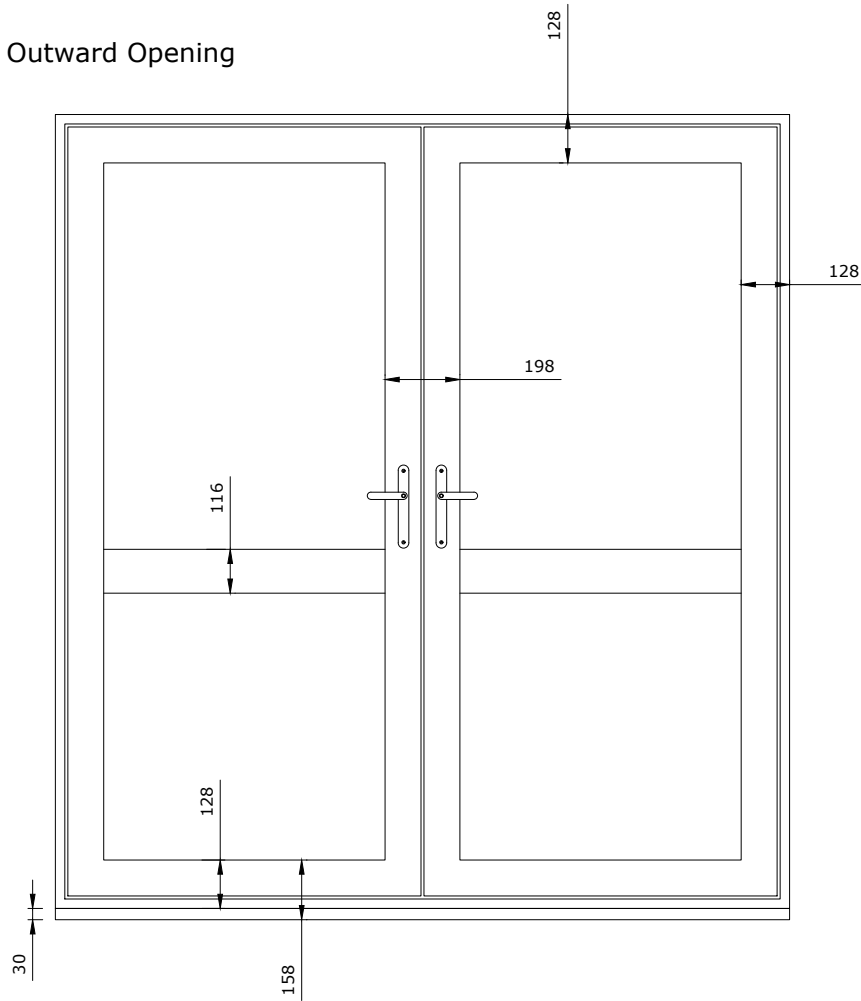

Outward Opening

Inward Opening

Title:
 Aluminium French Door
 Elevation Detail
 Inward and Outward Opening
 Door showing Optional Midrail

Created Date: 01-Nov-22	Drawn By: SJS
Scale: 1:20	Size: A4
Drg No: KLO-020/0994	
Revision: -	