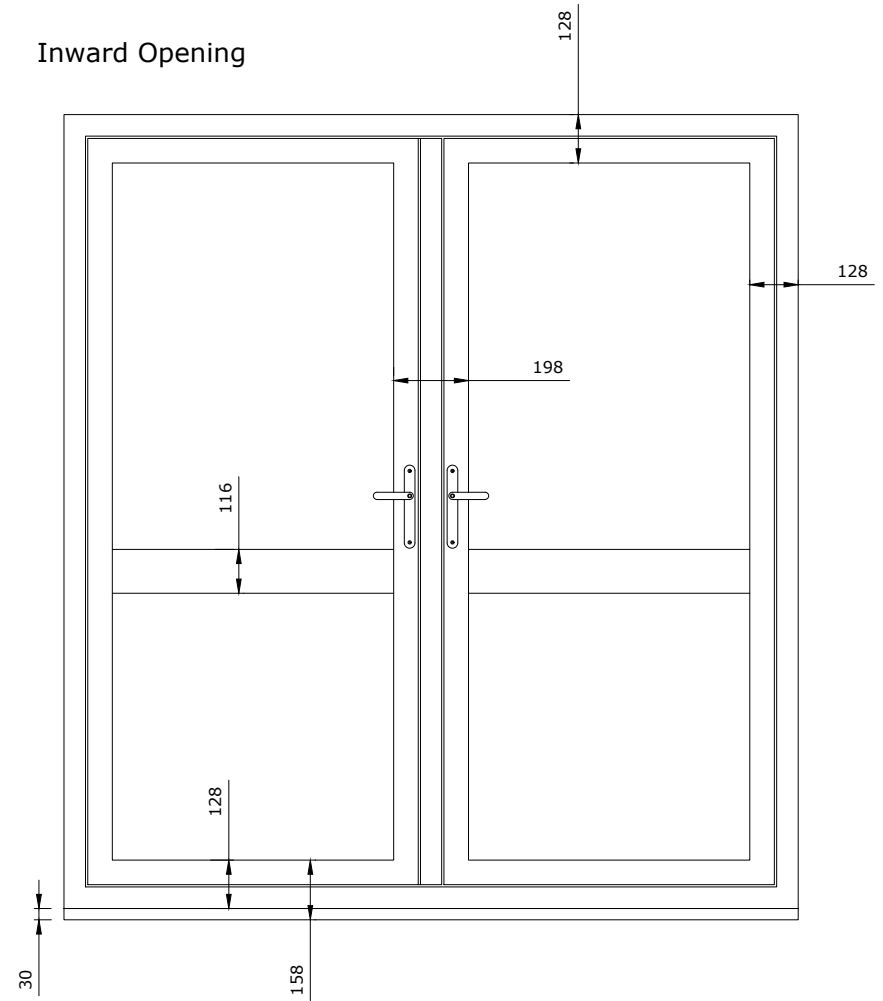

Outward Opening

Inward Opening

Title:
 Aluminium French Door
 Elevation Detail
 Inward and Outward Opening
 Door showing Optional Midrail

Created Date: 01-Nov-22	Drawn By: SJS
Scale: 1:20	Size: A4
Drg No: KLO-020/0994	
Revision: -	