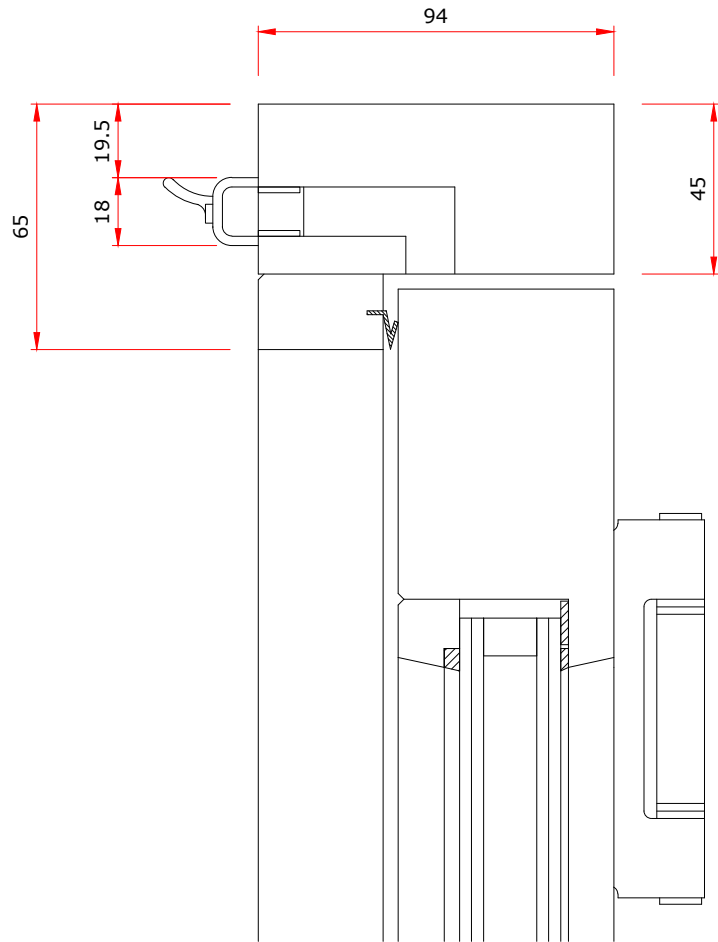

EXTERNALLY OPENING

INTERNALLY OPENING

Title:

TIMBER SINGLE & FRENCH DOOR
INWARD AND OUTWARD OPENING
TRICKLE VENT POSITION

Revision Date:

-

Revision:

-