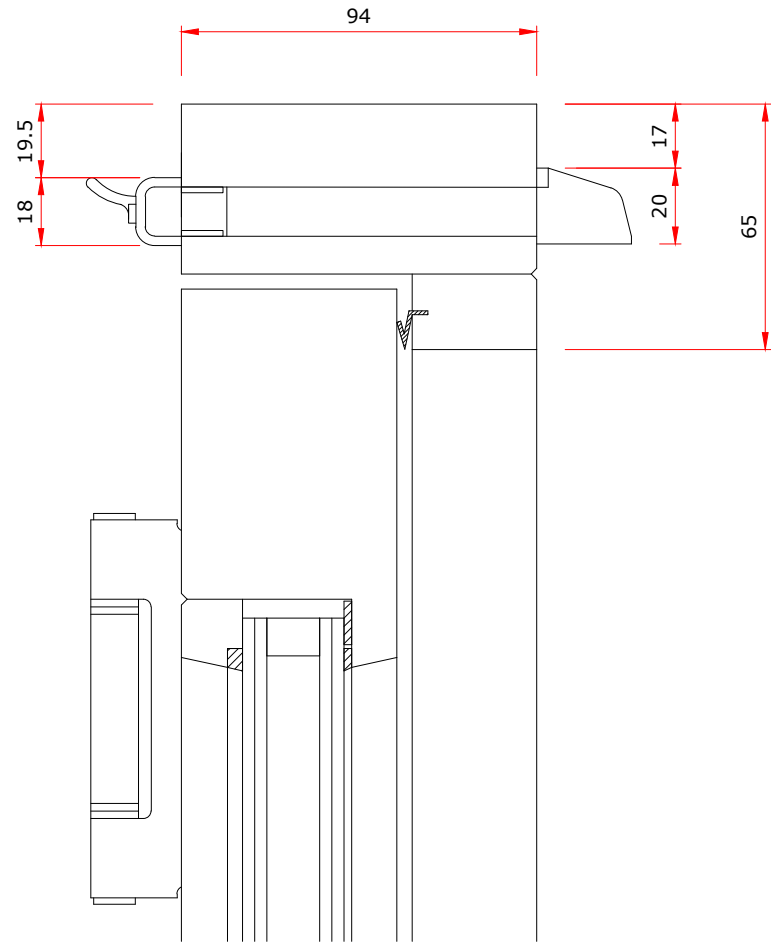

EXTERNALLY OPENING

INTERNALLY OPENING

Title:

TIMBER SINGLE & FRENCH DOOR
INWARD AND OUTWARD OPENING
TRICKLE VENT POSITION

Revision Date:

-

Revision:

-