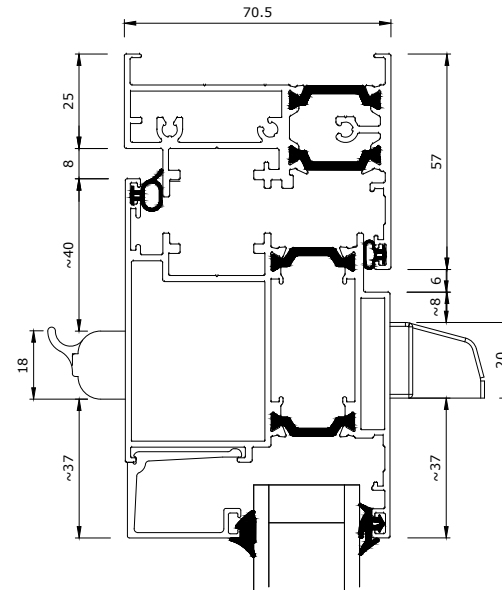

Outward Opening

Inward Opening

Title:
 Aluminium Single & French Door
 Outward and Inward Opening
 Trickle Vent Detail
 Vertical Section

Created Date: 1-Nov-22	Drawn By: SJS
Scale: 1:2	Size: A4
Drg No: KLO-020/0992	
Revision: -	