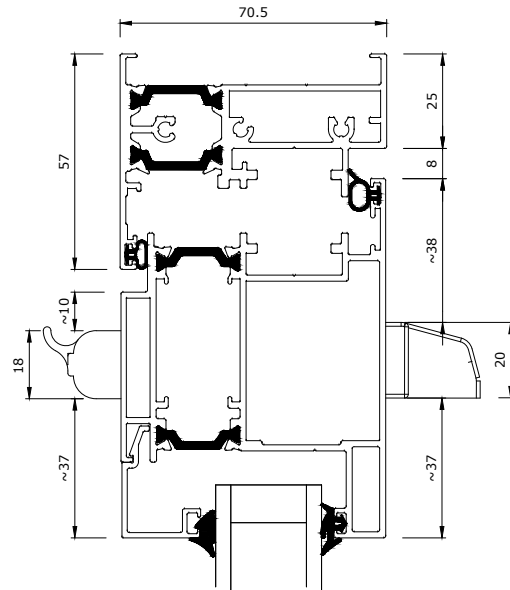

Outward Opening

Inward Opening

Title:
 Aluminium Single & French Door
 Outward and Inward Opening
 Trickle Vent Detail
 Vertical Section

Created Date: 1-Nov-22	Drawn By: SJS
Scale: 1:2	Size: A4
Drg No: KLO-020/0992	
Revision: -	