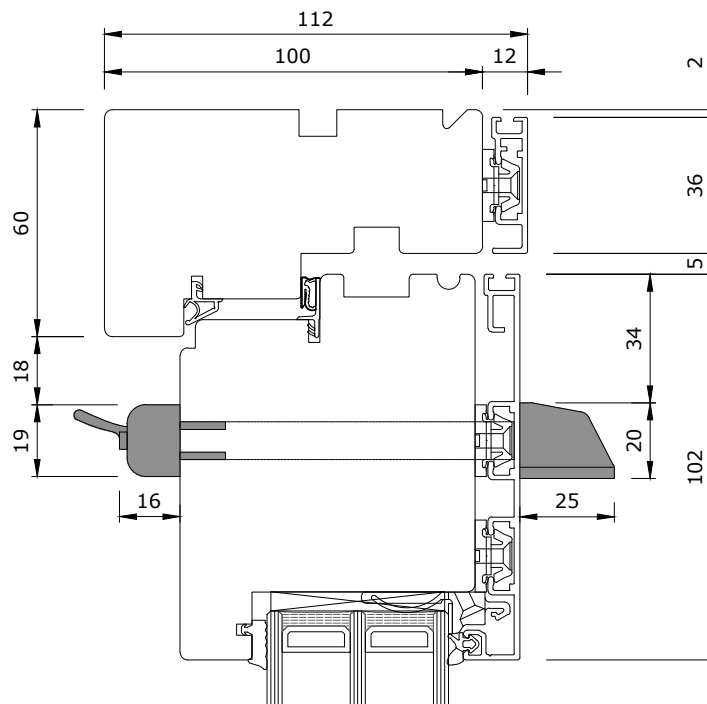

Double Glazed

Triple Glazed

Title:  
Alu-Clad Outward Opening Door  
Trickle Vent Detail

Created Date:  
31-Oct-23

Drawn By:  
SJS

Scale:  
1:2

Paper Size:  
A4

Drawing No:  
KLO-050- 0546