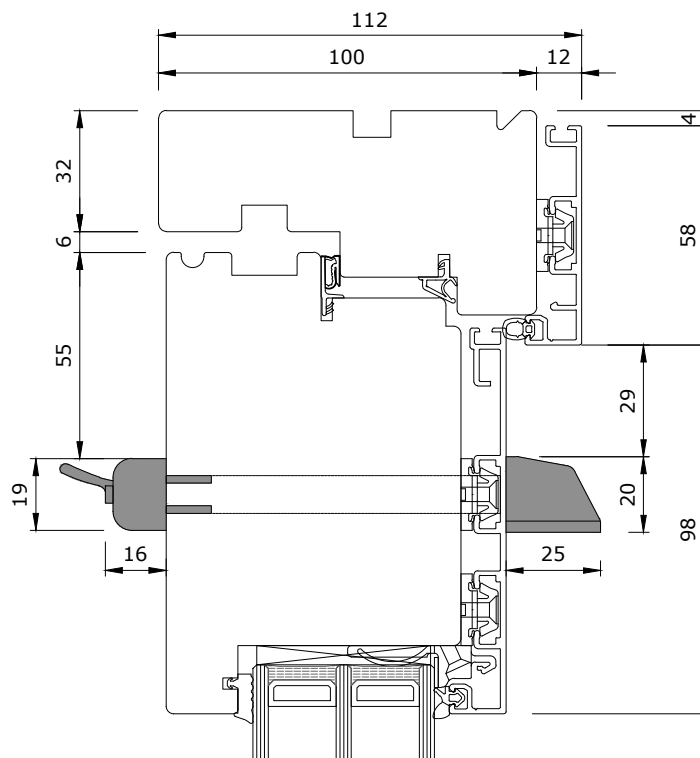

Double Glazed

Triple Glazed

Title:  
Alu-Clad Inward Opening Door  
Trickle Vent Detail

Created Date:  
31-Oct-23

Drawn By:  
SJS

Scale:  
1:2

Paper Size:  
A4

Drawing No:  
KLO-050- 0566